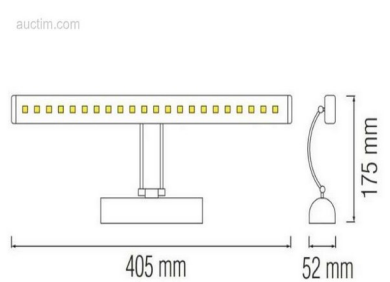

CATALOG
LED INDOOR AND TRACK LIGHTING

DESCRIPTION

Liquidation of various LED indoor and track lighting

START

20 may 2024 to 08:00 [UTC]

END DATE

30 may 2024 from 17:00 [UTC]

VIEWING

- ---
  Monday May 27 2024 from 10:00 until 12:00
  Rijksweg 19, 2870 Puurs

AUCTIM PARTNER

MOYERSOEN NV
Helststraat 47, 2630 Aartselaar, Belgium
+32 3 827 21 31 - info.moyersoен@auctim.be
BTW BE 0452 153 622

ISSUE - COLLECTION

- ---
  Friday June 07 2024 from 09:00 until 11:00
  Rijksweg 19, 2870 Puurs

Online bidding only!

Catalog created on 30 may 2024 to 04:02