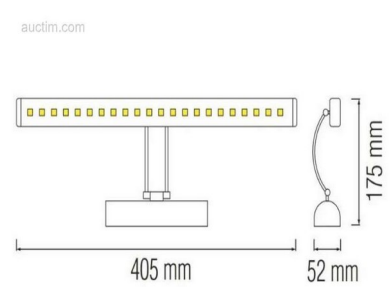

CATALOG
LED INDOOR AND TRACK LIGHTING

DESCRIPTION

Liquidation of various LED indoor and track lighting

START

22 april 2024 to 08:00 [UTC]

END DATE

2 may 2024 from 16:30 [UTC]

VIEWING

- ---
  Monday April 29 2024 from 10:00 until 12:00
  Rijksweg 19, 2870 Puurs

AUCTIM PARTNER

MOYERSOEN NV
Helststraat 47, 2630 Aartselaar, Belgium
+32 3 827 21 31 - info.moyersoен@auctim.be
BTW BE 0452 153 622

ISSUE - COLLECTION

- ---
  Monday May 13 2024 from 09:00 until 11:00
  Rijksweg 19, 2870 Puurs

Online bidding only!

Catalog created on 2 may 2024 to 04:03