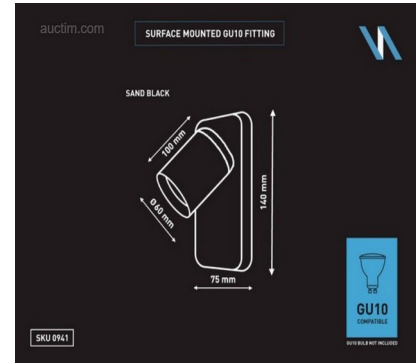

CATALOG LED INSIDE AND TRACK LIGHTING

auctim.com

DESCRIPTION

liquidation of various indoor and track lighting

START

11 may 2023 to 08:00 [UTC]

END DATE

21 may 2023 from 16:00 [UTC]

VIEWING

- Monday May 15 2023 from 10:00 until 12:00
  2870 PUURS, RIJKSWEG 19

AUCTIM PARTNER

MOYERSOEN NV

Helststraat 47, 2630 Aartselaar, Belgium
+32 3 827 21 31 - info.moyersoen@auctim.be
BTW BE 0452.153.622

ISSUE - COLLECTION

- Friday May 26 2023 from 09:00 until 11:00
  2870 PUURS, RIJKSWEG 19

Online bidding only!

Catalog created on 21 may 2023 to 04:01