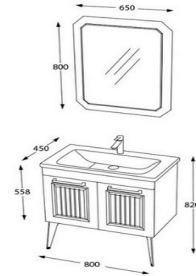

HERO 80.com

ÖLÇÜLER / DIMENSIONS