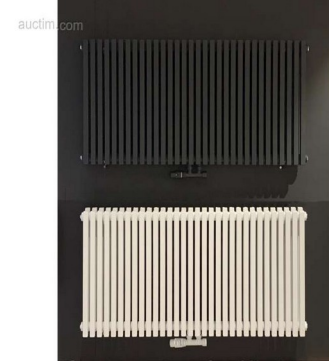

CATALOG RADIATORS

DESCRIPTION

New radiators in various sizes and designs

START

24 august 2022 to 08:00

END DATE

4 september 2022 from 18:30

VIEWING

- Monday August 29 2022 from 10:00 until 12:00
  2800 BORNEM, RIJKSWEG 15/A

AUCTIM PARTNER

MOYERSOEN NV

Helststraat 47, 2630 Aartselaar, Belgium
+32 3 827 21 31 - info.moyersoen@auctim.be
BTW BE 0452.153.622

ISSUE - COLLECTION

- Friday September 09 2022 from 10:00 until 12:00
  2800 BORNEM, RIJKSWEG 15/A

Online bidding only!

Catalog created on 4 september 2022 to 04:10